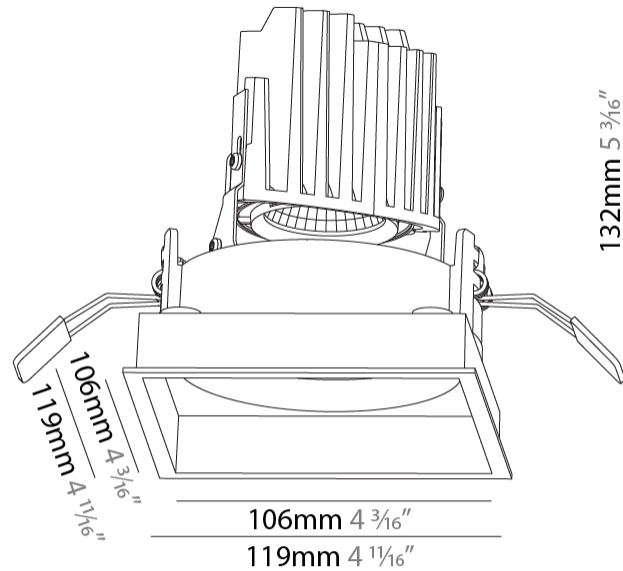

PHYSICAL

Shape: Square
Length (mm): 119
Length (in): 4 ¹¹/₁₆
Width (mm): 119
Width (in): 4 ¹¹/₁₆
Depth (mm): 132
Depth (in): 5 ³/₁₆
Ceiling Thickness (mm): 10 / 12.5 / 15
Ceiling Thickness (in): 3/8 or 1/2 or 9/16
Min. Recessing Depth (mm): 150
Min. Recessing Depth (in): 5 ⁷/₈
Light Distribution: Adjustable / Downlight
Weight (kg): 0.542
Weight (lbs): 1.2
Fixture Finish: SSR / BKV / CWI / CRY / HAB / UFT / ITA / RUA / FTG / MYG / LOD / PUS / FRO / FUP / KIA / POP / BLS / SPG / MEY / GOH / GUM / CHC / COM / ABZ / JAG / OBR / MOS / ROR
Fixture Material: Aluminum Die Cast
Cut-out Measurements: 114mm / 4 1/2" x 114mm / 4 1/2"

ELECTRICAL

Lamp Type: LED
Input Wattage (W): 16.5
Total Output Wattage (W): 14
Dimming: Tri-Mode (Non-Dimming and Phase Dimming (120Vac only) and 0-10V Dimming)
Driver Included: No
Driver Location: Recessed Housing
Driver Type: Constant Current - Universal
Driver Class: Class 2
Housing: See components
Input Voltage (V): 120 - 277
Constant Current (MA): 500

LED

Number of LEDs: 1
Color Temperature (°K): 2700 / 3000 / 3500 / 4000
Max. Delivered Lumen (lm): 940 / 980 / 1029 / 1050
Nominal Lumen (lm): 1386 / 1438 / 1511 / 1542
CRI: >90 CRI
Lamp Life (hrs): 50000

OPTICAL

Reflector°: 20 / 40 / 60
Adjustability: Rotational 355°; Tilt 30°

RATINGS AND CERTIFICATIONS

Certified By: Certified for North American Standards
IP rating: IP20