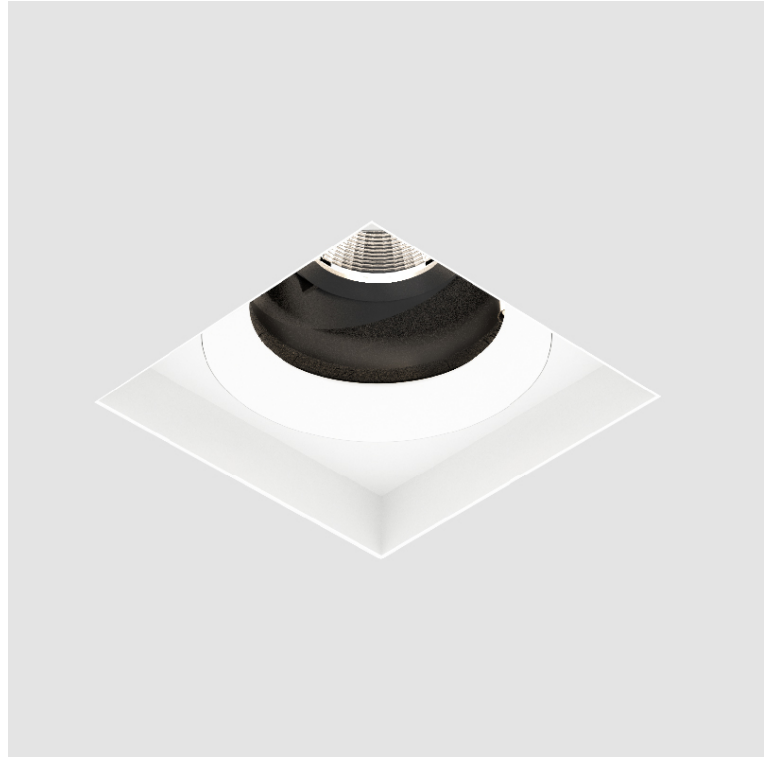

ELECTRICAL

Lamp Type: LED (Zhaga Standard)
Input Wattage (W): 16.5
Total Output Wattage (W): 14.5
Dimming: Tri-Mode (Non-Dimming and Phase Dimming (120Vac only) and 0-10V Dimming)
Driver Included: No
Driver Location: Recessed Housing
Driver Type: Constant Current - Universal
Driver Class: Class 2
Housing: See components
Input Voltage (V): 120 - 277
Constant Current (MA): 500

LED

Number of LEDs: 1
Color Temperature (°K): 2700 / 3000 / 3500 / 4000
Max. Delivered Lumen (lm): 940 / 980 / 1029 / 1050
Nominal Lumen (lm): 1386 / 1438 / 1511 / 1542
CRI: >90 CRI
Efficiency (%): 87.9 / 88.4 / 87.9
Lamp Life (hrs): 50000
Upon Request: RGB-W Tunable White Special Color Temperature Special LED

OPTICAL

Reflector: 20 / 40 / 60
Adjustability: Rotational 355°; Tilt 30°
Upon Request: Special Beam Angles

RATINGS AND CERTIFICATIONS

Zaneen Lighting Inc. © 2024, T 1-800-380-3382, F 416-247-9319, www.zaneen.com

Available for international specifications by adding "INT" at the end of the existing Model #. For assistance on 'custom' specifications, contact zteam@zaneen.com. In a constant effort to supply the best product, we reserve the right to change specifications or materials without notice. The most recent specification sheets are found at zaneen.com
IP rating: IP20