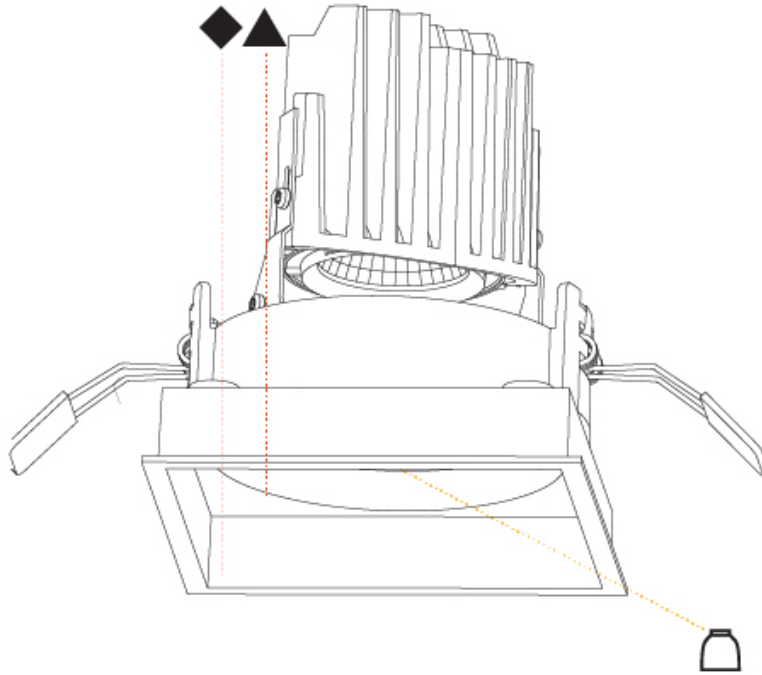

BIONIQ SQUARE ADJUSTABLE RECESSED

A35550-

PROJECT

TYPE

SPECIFIER

QUANTITY

DATE

A